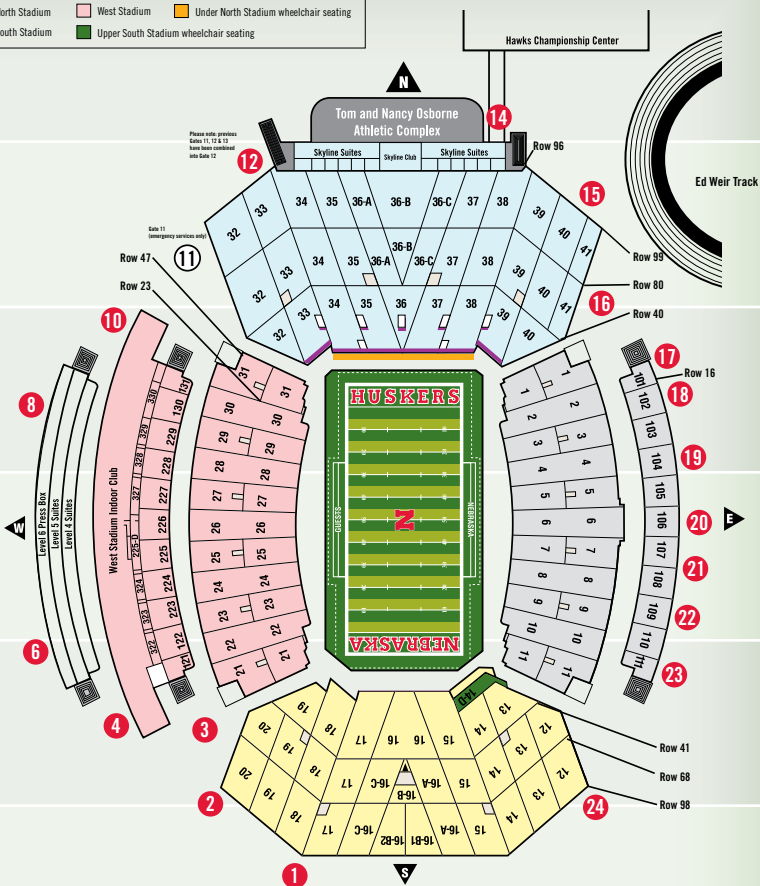

GATES AND SEATING SECTIONS

● Gates	 East Stadium	 Upper North Stadium wheelchair seating
 North Stadium	 West Stadium	 Under North Stadium wheelchair seating
 South Stadium	 Upper South Stadium wheelchair seating	

PERMISSIBLE ITEMS

Fans can access the express entry lanes when entering the stadium with a jacket and tickets. Small sized purses and camera bags are also allowed in the stadium, but must be screened in the security check points.